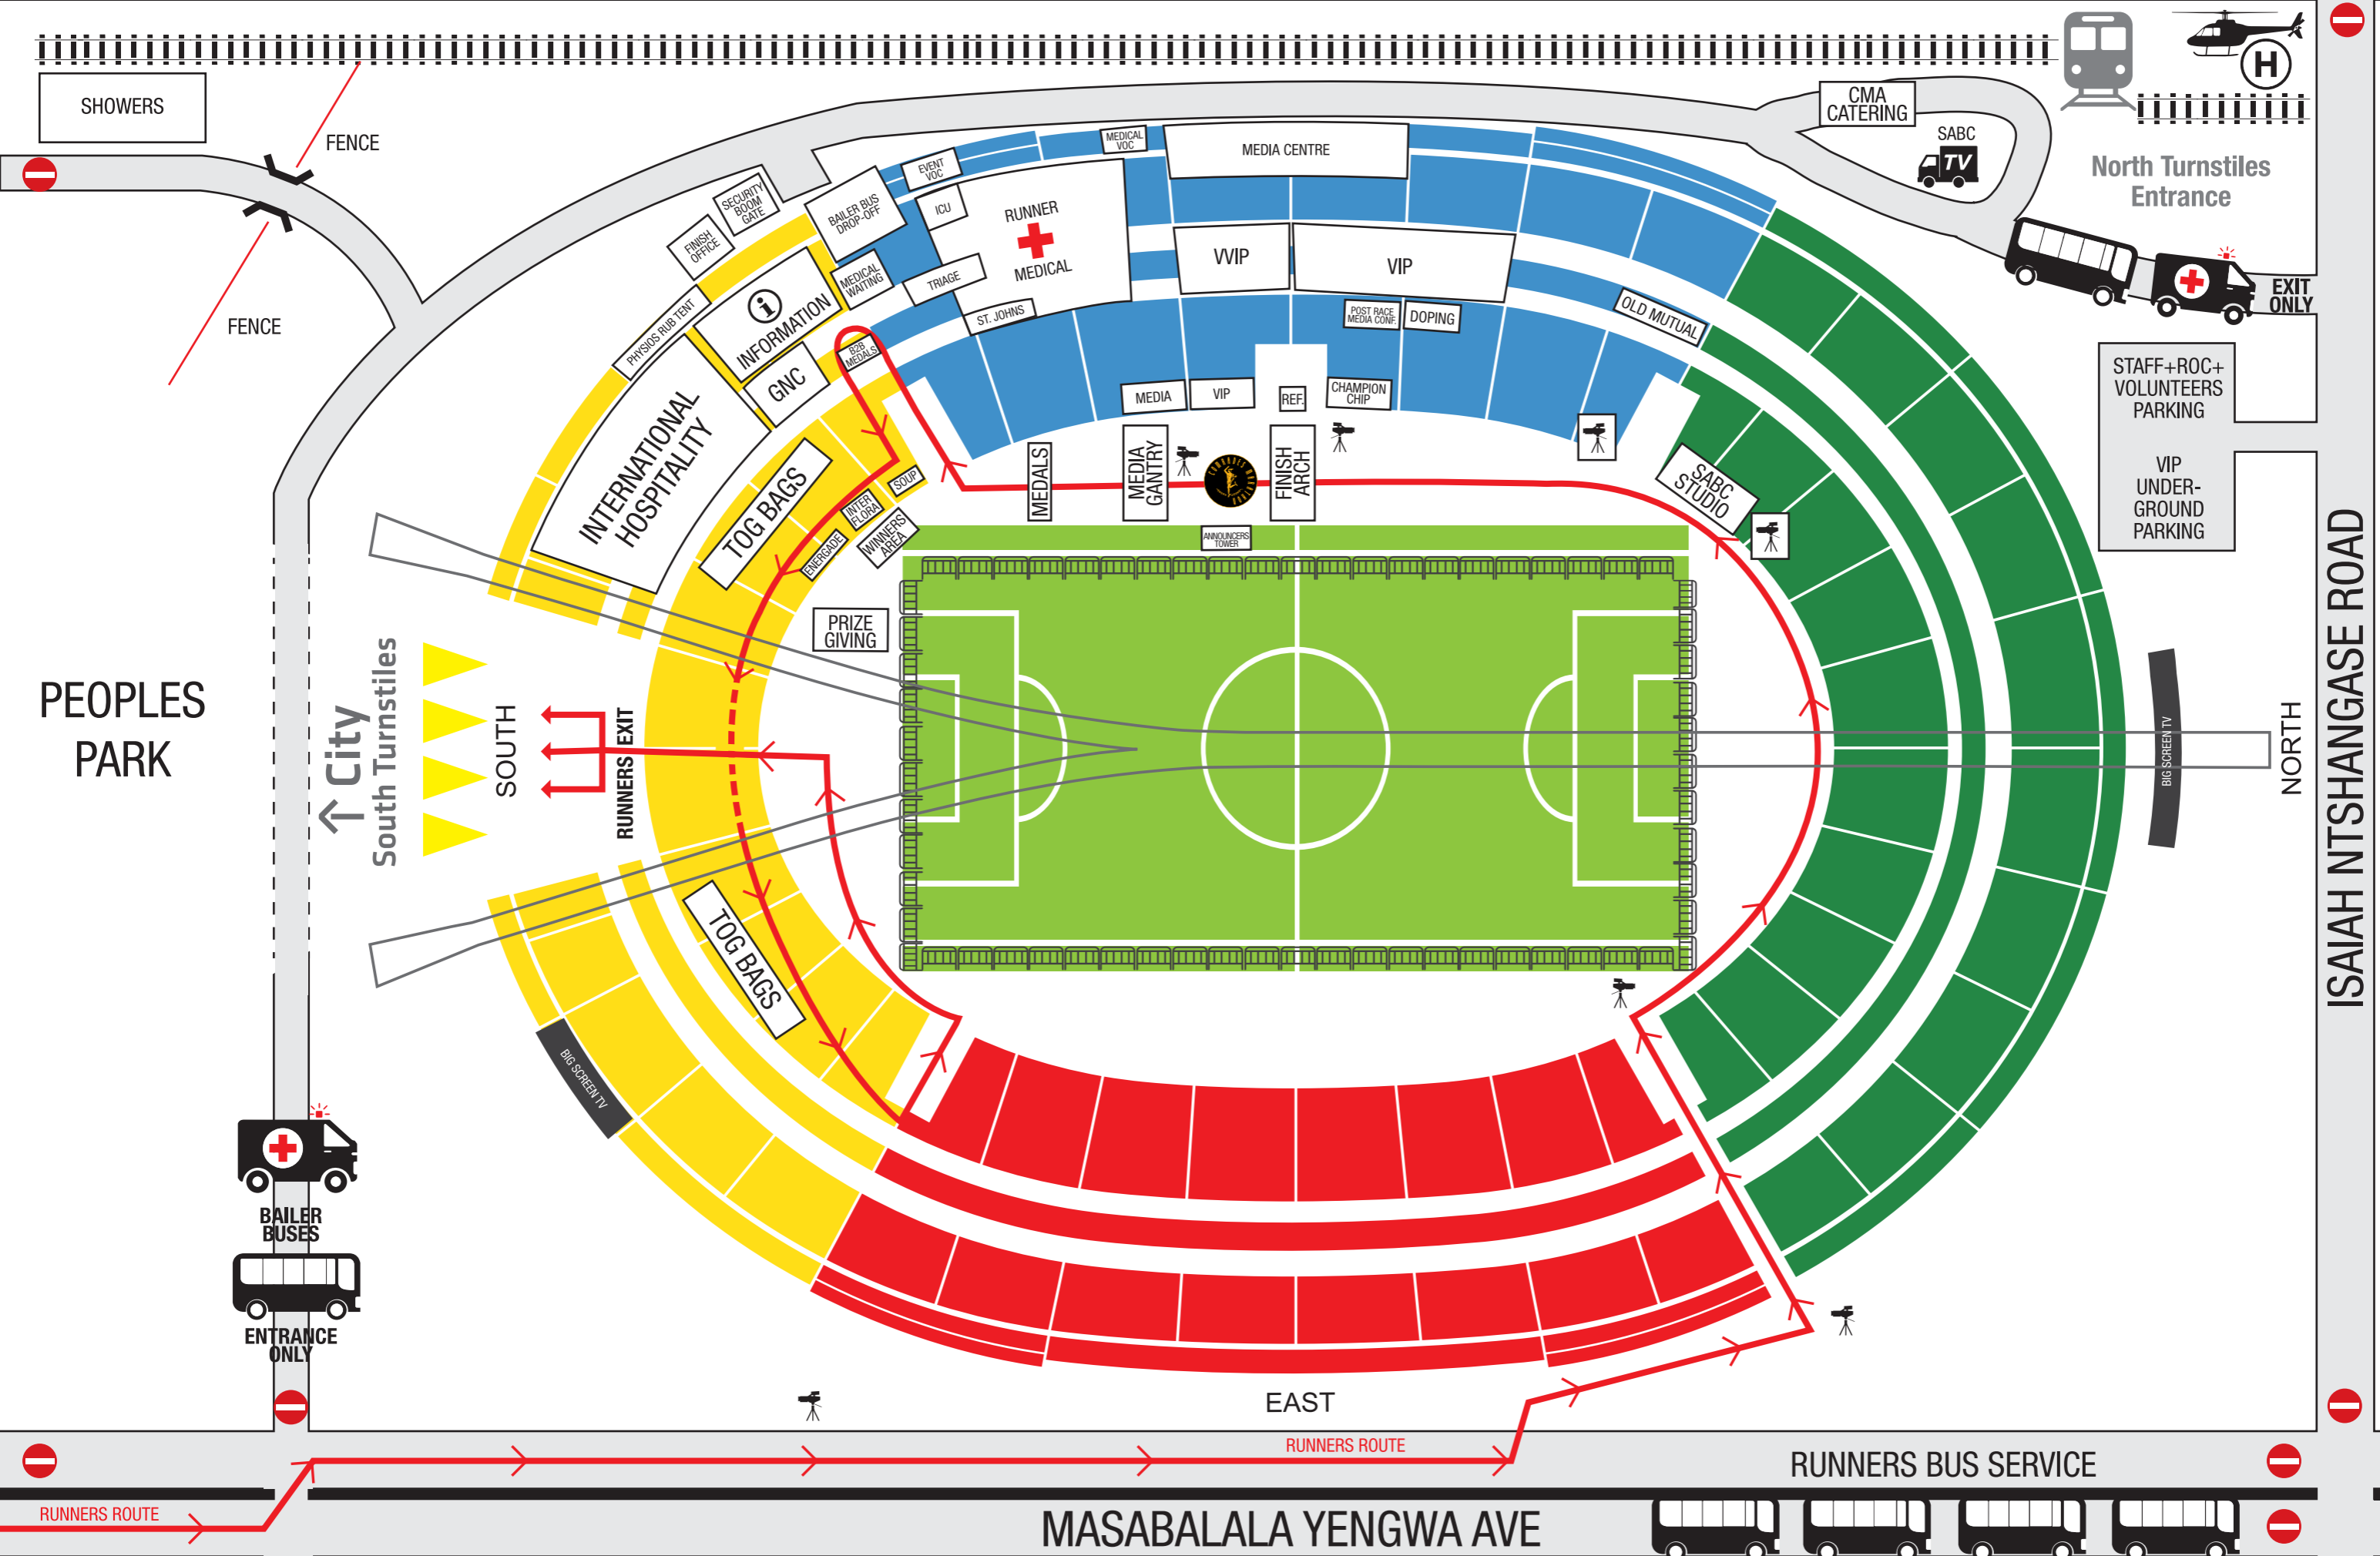

WEST

CROYDON RD →

R102 UMGENI ROAD

SHOWERS

FENCE

FENCE

CMA CATERING

SABC TV

North Turnstiles Entrance

EXIT ONLY

STAFF+ROC+VOLUNTEERS PARKING

VIP UNDERGROUND PARKING

KINGS PARK RUGBY STADIUM

ISAIAH NTSHANGASE ROAD

ATHLETICS TRACK

PEOPLES PARK

City ↑

South Turnstiles

SOUTH

RUNNERS EXIT

TOG BAGS

PRIZE GIVING

EAST

RUNNERS ROUTE

RUNNERS BUS SERVICE

MASABALALA YENGWA AVE

BATTERY BEACH RD

NMR MILITARY BASE

M4

PUBLIC PARKING

SHOULDERS

INTERNATIONAL HOSPITALITY

TOG BAGS

INFORMATION

FINISH OFFICE

PHYSIOS RUB TENT

BAILER BUS DROP-OFF

ICU

TRIAGE

MEDICAL WAITING

ST. JOHNS

RUNNER MEDICAL

EVENT VOC

MEDICAL VOC

MEDIA CENTRE

VIP

VIP

POST RACE MEDIA CONF.

DOPING

OLD MUTUAL

SABC STUDIO

BAILER BUSES

ENTRANCE ONLY

FINISH ARCH

MEDIA GANTRY

CHAMPION CHIP

REF.

VIP

MEDIA

ANNOUNCERS TOWER

FINISH ARCH

SABC STUDIO

WINNERS AREA

ENERGIZER

LETTERS FOR DONORS

SOUP

PRIZE GIVING

BIG SCREEN TV

BIG SCREEN TV